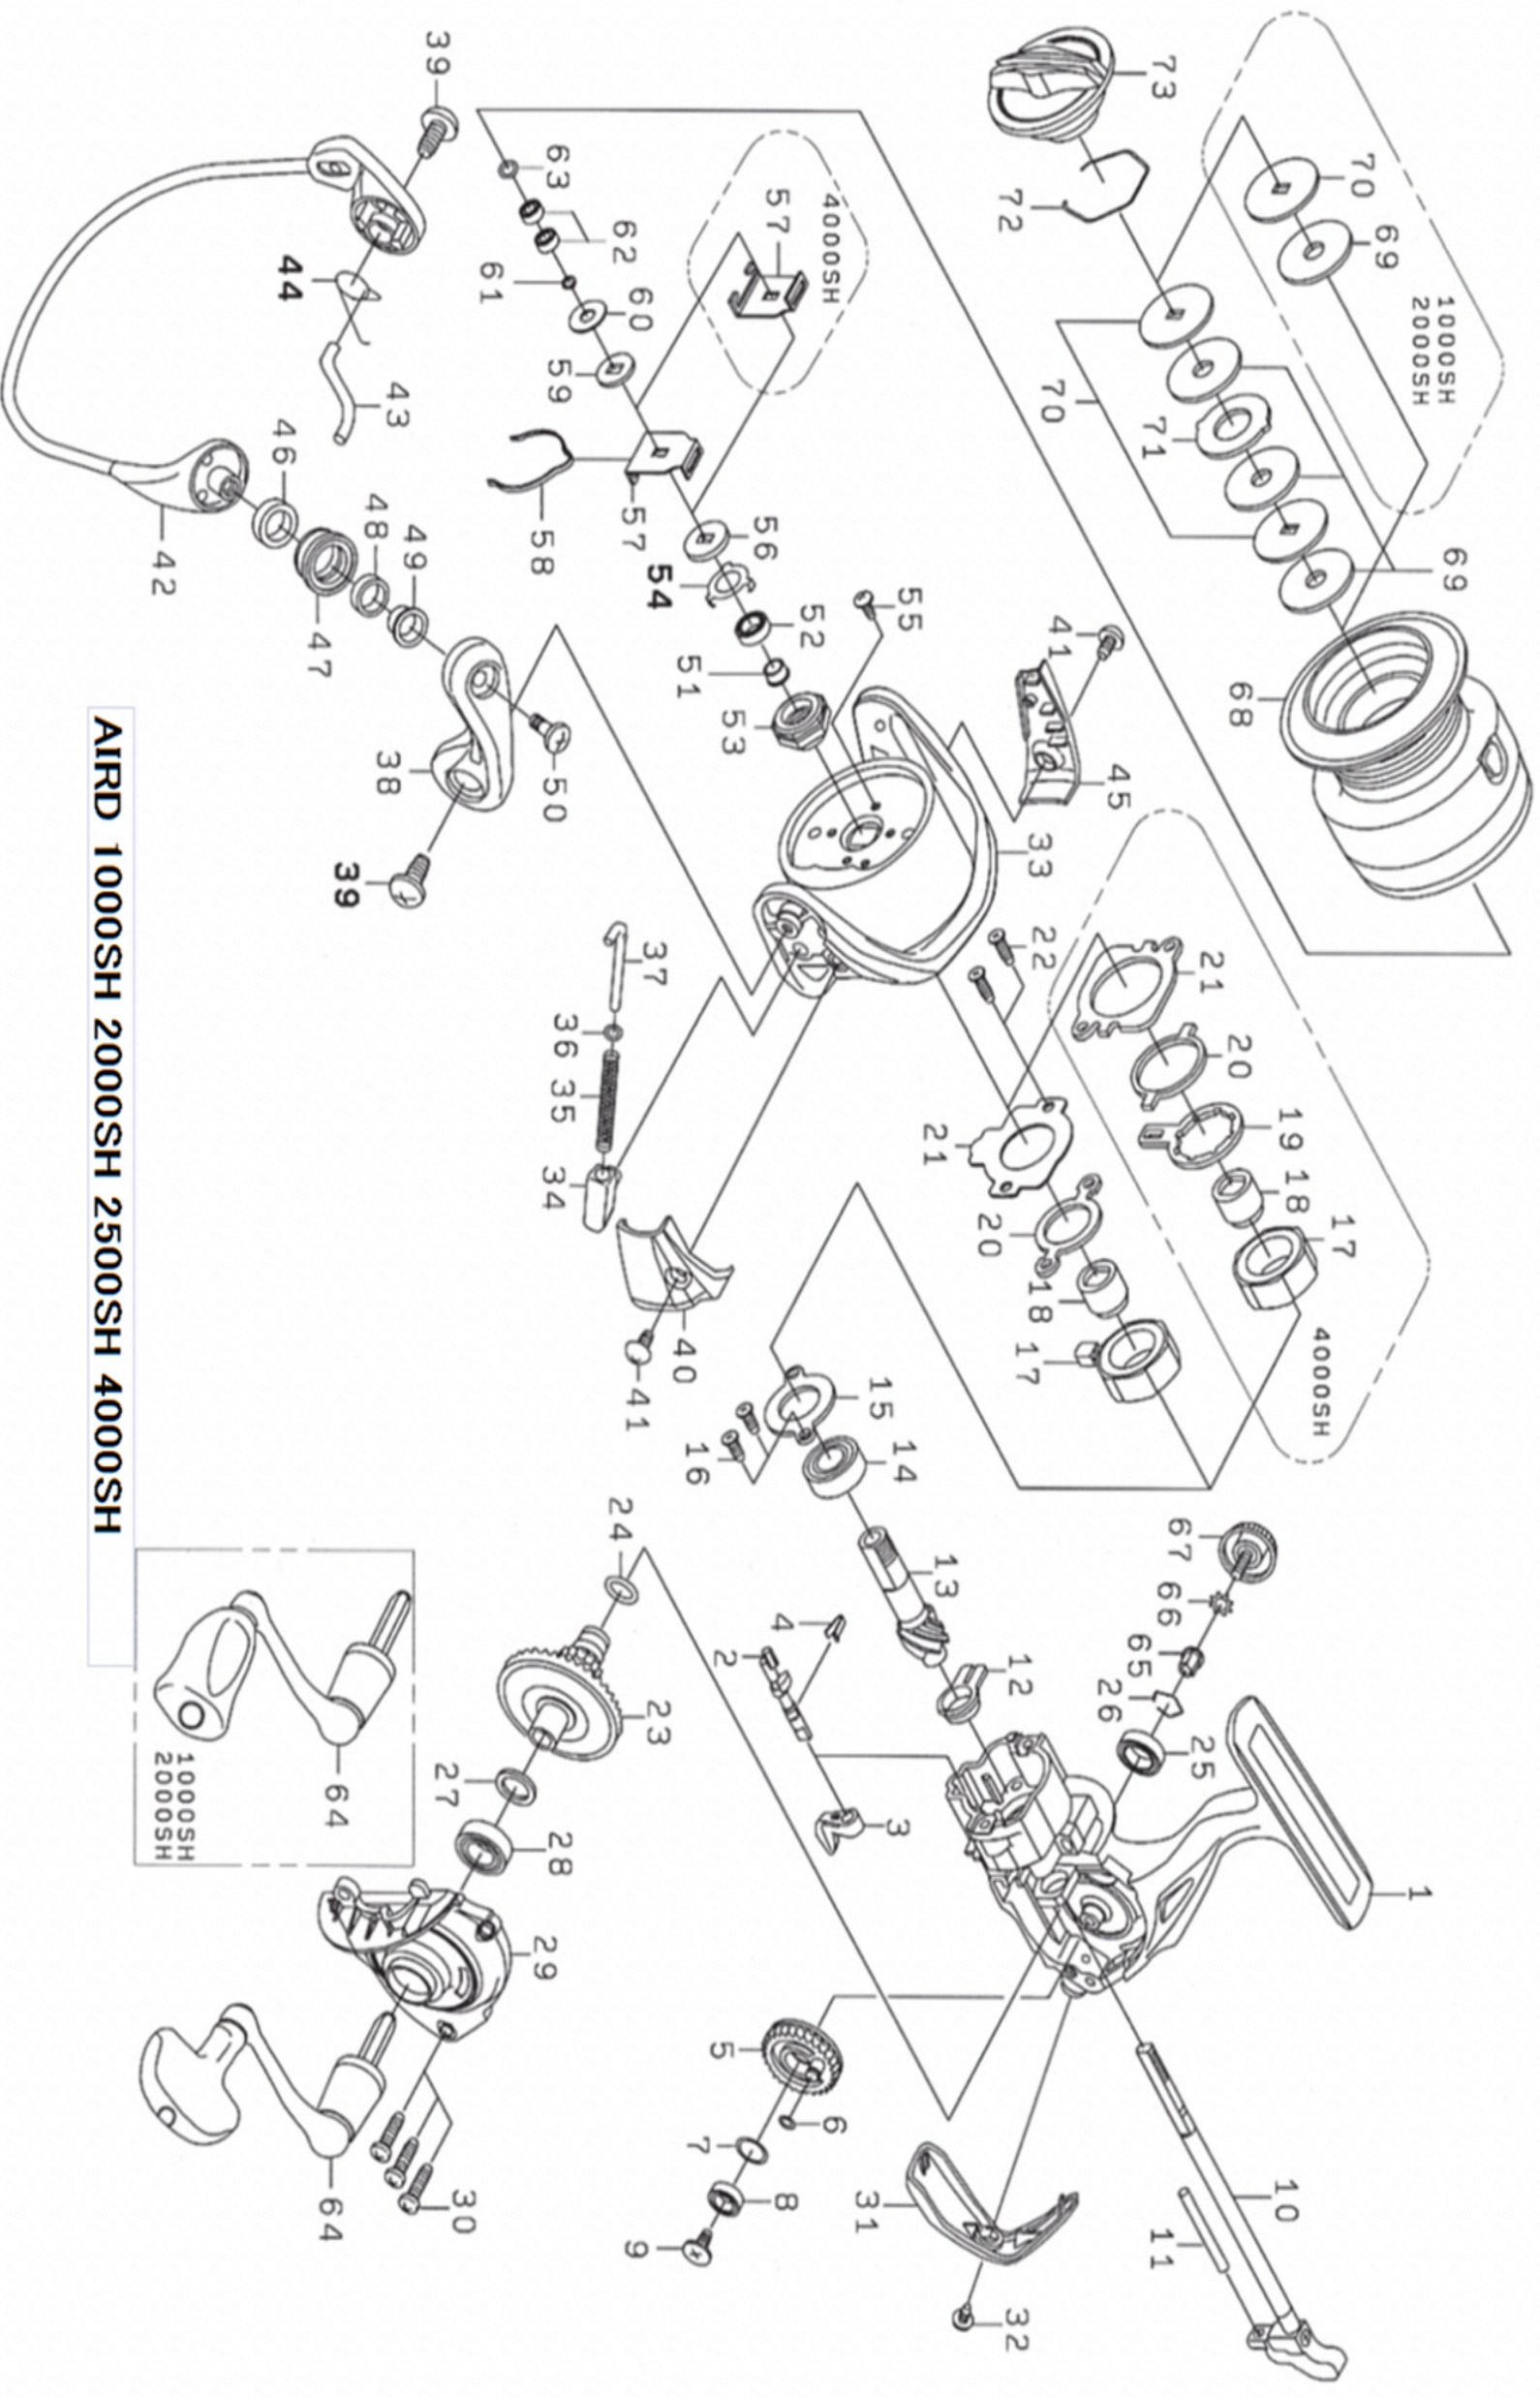

AIRD 2000SH

Feel Alive.

Please quote by part number, not key number when ordering.
spares@daiwaaustralia.com.au PH: (02) 8644 8644

AIRD 1000SH 2000SH 2500SH 4000SH

REEL NAME	MGFT CODE	KEY NO	PARTS CODE	DESCRIPTION
AIRD 2000SH	S073PA1	1	6H762701	BODY
AIRD 2000SH	S073PA1	2	6H463101	ANTI-REVERSE CAM
AIRD 2000SH	S073PA1	3	6H463203	ANTI-REVERSE LEVER
AIRD 2000SH	S073PA1	4	6H463301	ANTI-REVERSE CAM SPRING
AIRD 2000SH	S073PA1	5	6H495801	OSCILLATING GEAR
AIRD 2000SH	S073PA1	6	6G683301	"O" RING (A)
AIRD 2000SH	S073PA1	7	6G466100	WASHER (A)
AIRD 2000SH	S073PA1	8	6F055602	BALL BEARING (A)
AIRD 2000SH	S073PA1	9	6H463401	SCREW (A)
AIRD 2000SH	S073PA1	10	6H733301	MAIN SHAFT
AIRD 2000SH	S073PA1	11	6H494201	STABILIZER BAR
AIRD 2000SH	S073PA1	12	6H463801	COLLAR (A)
AIRD 2000SH	S073PA1	13	6H733401	PINION GEAR
AIRD 2000SH	S073PA1	14	6H726802	BALL BEARING (B)
AIRD 2000SH	S073PA1	15	6H463901	BEARING RETAINER (A)
AIRD 2000SH	S073PA1	16	6H624901	SCREW (B)
AIRD 2000SH	S073PA1	17	6G539201	ROLLER CLUTCH
AIRD 2000SH	S073PA1	18	6H624702	SPACING SLEEVE
AIRD 2000SH	S073PA1	19	-	CLUTCH CAM
AIRD 2000SH	S073PA1	20	6H161801	CLUTCH CAM RETAINER
AIRD 2000SH	S073PA1	21	6H464001	ROLLER CLUTCH RETAINER
AIRD 2000SH	S073PA1	22	6G837101	SCREW (C)
AIRD 2000SH	S073PA1	23	6H733501	DRIVE GEAR
AIRD 2000SH	S073PA1	24	6G670501	"O" RING (B)
AIRD 2000SH	S073PA1	25	6G522703	BALL BEARING (C)
AIRD 2000SH	S073PA1	26	6G472401	BEARING RETAINER (B)
AIRD 2000SH	S073PA1	27	63758500	WASHER (B)
AIRD 2000SH	S073PA1	28	6G467302	BALL BEARING (D)
AIRD 2000SH	S073PA1	29	6H762801	SIDE COVER
AIRD 2000SH	S073PA1	30	6G115001	SCREW (D)
AIRD 2000SH	S073PA1	31	6H494702	REAR COVER
AIRD 2000SH	S073PA1	32	6G270801	SCREW (E)
AIRD 2000SH	S073PA1	33	6Q131702	ROTOR
AIRD 2000SH	S073PA1	34	6H496701	BAIL SPRING HOLDER
AIRD 2000SH	S073PA1	35	6G471701	BAIL SPRING
AIRD 2000SH	S073PA1	36	6E313901	WASHER (C)
AIRD 2000SH	S073PA1	37	6G471805	BAIL SPRING SHAFT
AIRD 2000SH	S073PA1	38	6H464503	BAIL ARM
AIRD 2000SH	S073PA1	39	6G205001	SCREW (F)
AIRD 2000SH	S073PA1	40	6H497902	COVER (A)
AIRD 2000SH	S073PA1	41	6G270801	SCREW (G)
AIRD 2000SH	S073PA1	42	6H762901	BAIL ASSEMBLY
AIRD 2000SH	S073PA1	43	6G630801	BAIL TRIP LEVER
AIRD 2000SH	S073PA1	44	6G613101	BAIL TRIP LEVER SPRING
AIRD 2000SH	S073PA1	45	6H498002	COVER (B)
AIRD 2000SH	S073PA1	46	6G047601	COLLAR (B)
AIRD 2000SH	S073PA1	47	6F921601	LINE ROLLER
AIRD 2000SH	S073PA1	48	6G220701	COLLAR (C)
AIRD 2000SH	S073PA1	49	6G195501	COLLAR (D)
AIRD 2000SH	S073PA1	50	6G195602	SCREW (H)
AIRD 2000SH	S073PA1	51	6G613501	COLLAR (E)
AIRD 2000SH	S073PA1	52	6G466202	BALL BEARING (E)
AIRD 2000SH	S073PA1	53	6G471301	ROTOR NUT
AIRD 2000SH	S073PA1	54	6G471501	BEARING RETAINER (C)
AIRD 2000SH	S073PA1	55	6G627701	SCREW (I)
AIRD 2000SH	S073PA1	56	6E246101	WASHER (D)
AIRD 2000SH	S073PA1	57	6G700001	CLICK LEAF SPRING HOLDER
AIRD 2000SH	S073PA1	58	6H570801	SPOOL CLICK LEAF SPRING
AIRD 2000SH	S073PA1	59	6E467101	WASHER (E)
AIRD 2000SH	S073PA1	60	6E398000	WASHER (F)
AIRD 2000SH	S073PA1	61	6B411706	WASHER (G)
AIRD 2000SH	S073PA1	62	6E332501	BALL BEARING (F)
AIRD 2000SH	S073PA1	63	6G213001	"O" RING (C)
AIRD 2000SH	S073PA1	64	6H764801	HANDLE ASSEMBLY
AIRD 2000SH	S073PA1	65	6F721001	COLLAR (F)
AIRD 2000SH	S073PA1	66	61608101	WASHER (H)
AIRD 2000SH	S073PA1	67	6H590801	HANDLE SCREW
AIRD 2000SH	S073PA1	68-72	6H764901	SPOOL ASSEMBLY
AIRD 2000SH	S073PA1	69	6E136001	DRAG WASHER
AIRD 2000SH	S073PA1	70	6E467201	KEY WASHER
AIRD 2000SH	S073PA1	71	-	EARED WASHER
AIRD 2000SH	S073PA1	72	6F373301	DRAG WASHER RETAINER
AIRD 2000SH	S073PA1	73	6H763301	DRAG KNOB
AIRD 2000SH	S073PA1	68-72	6H777301	SPOOL ASSEMBLY (EXTRA SPOOL)